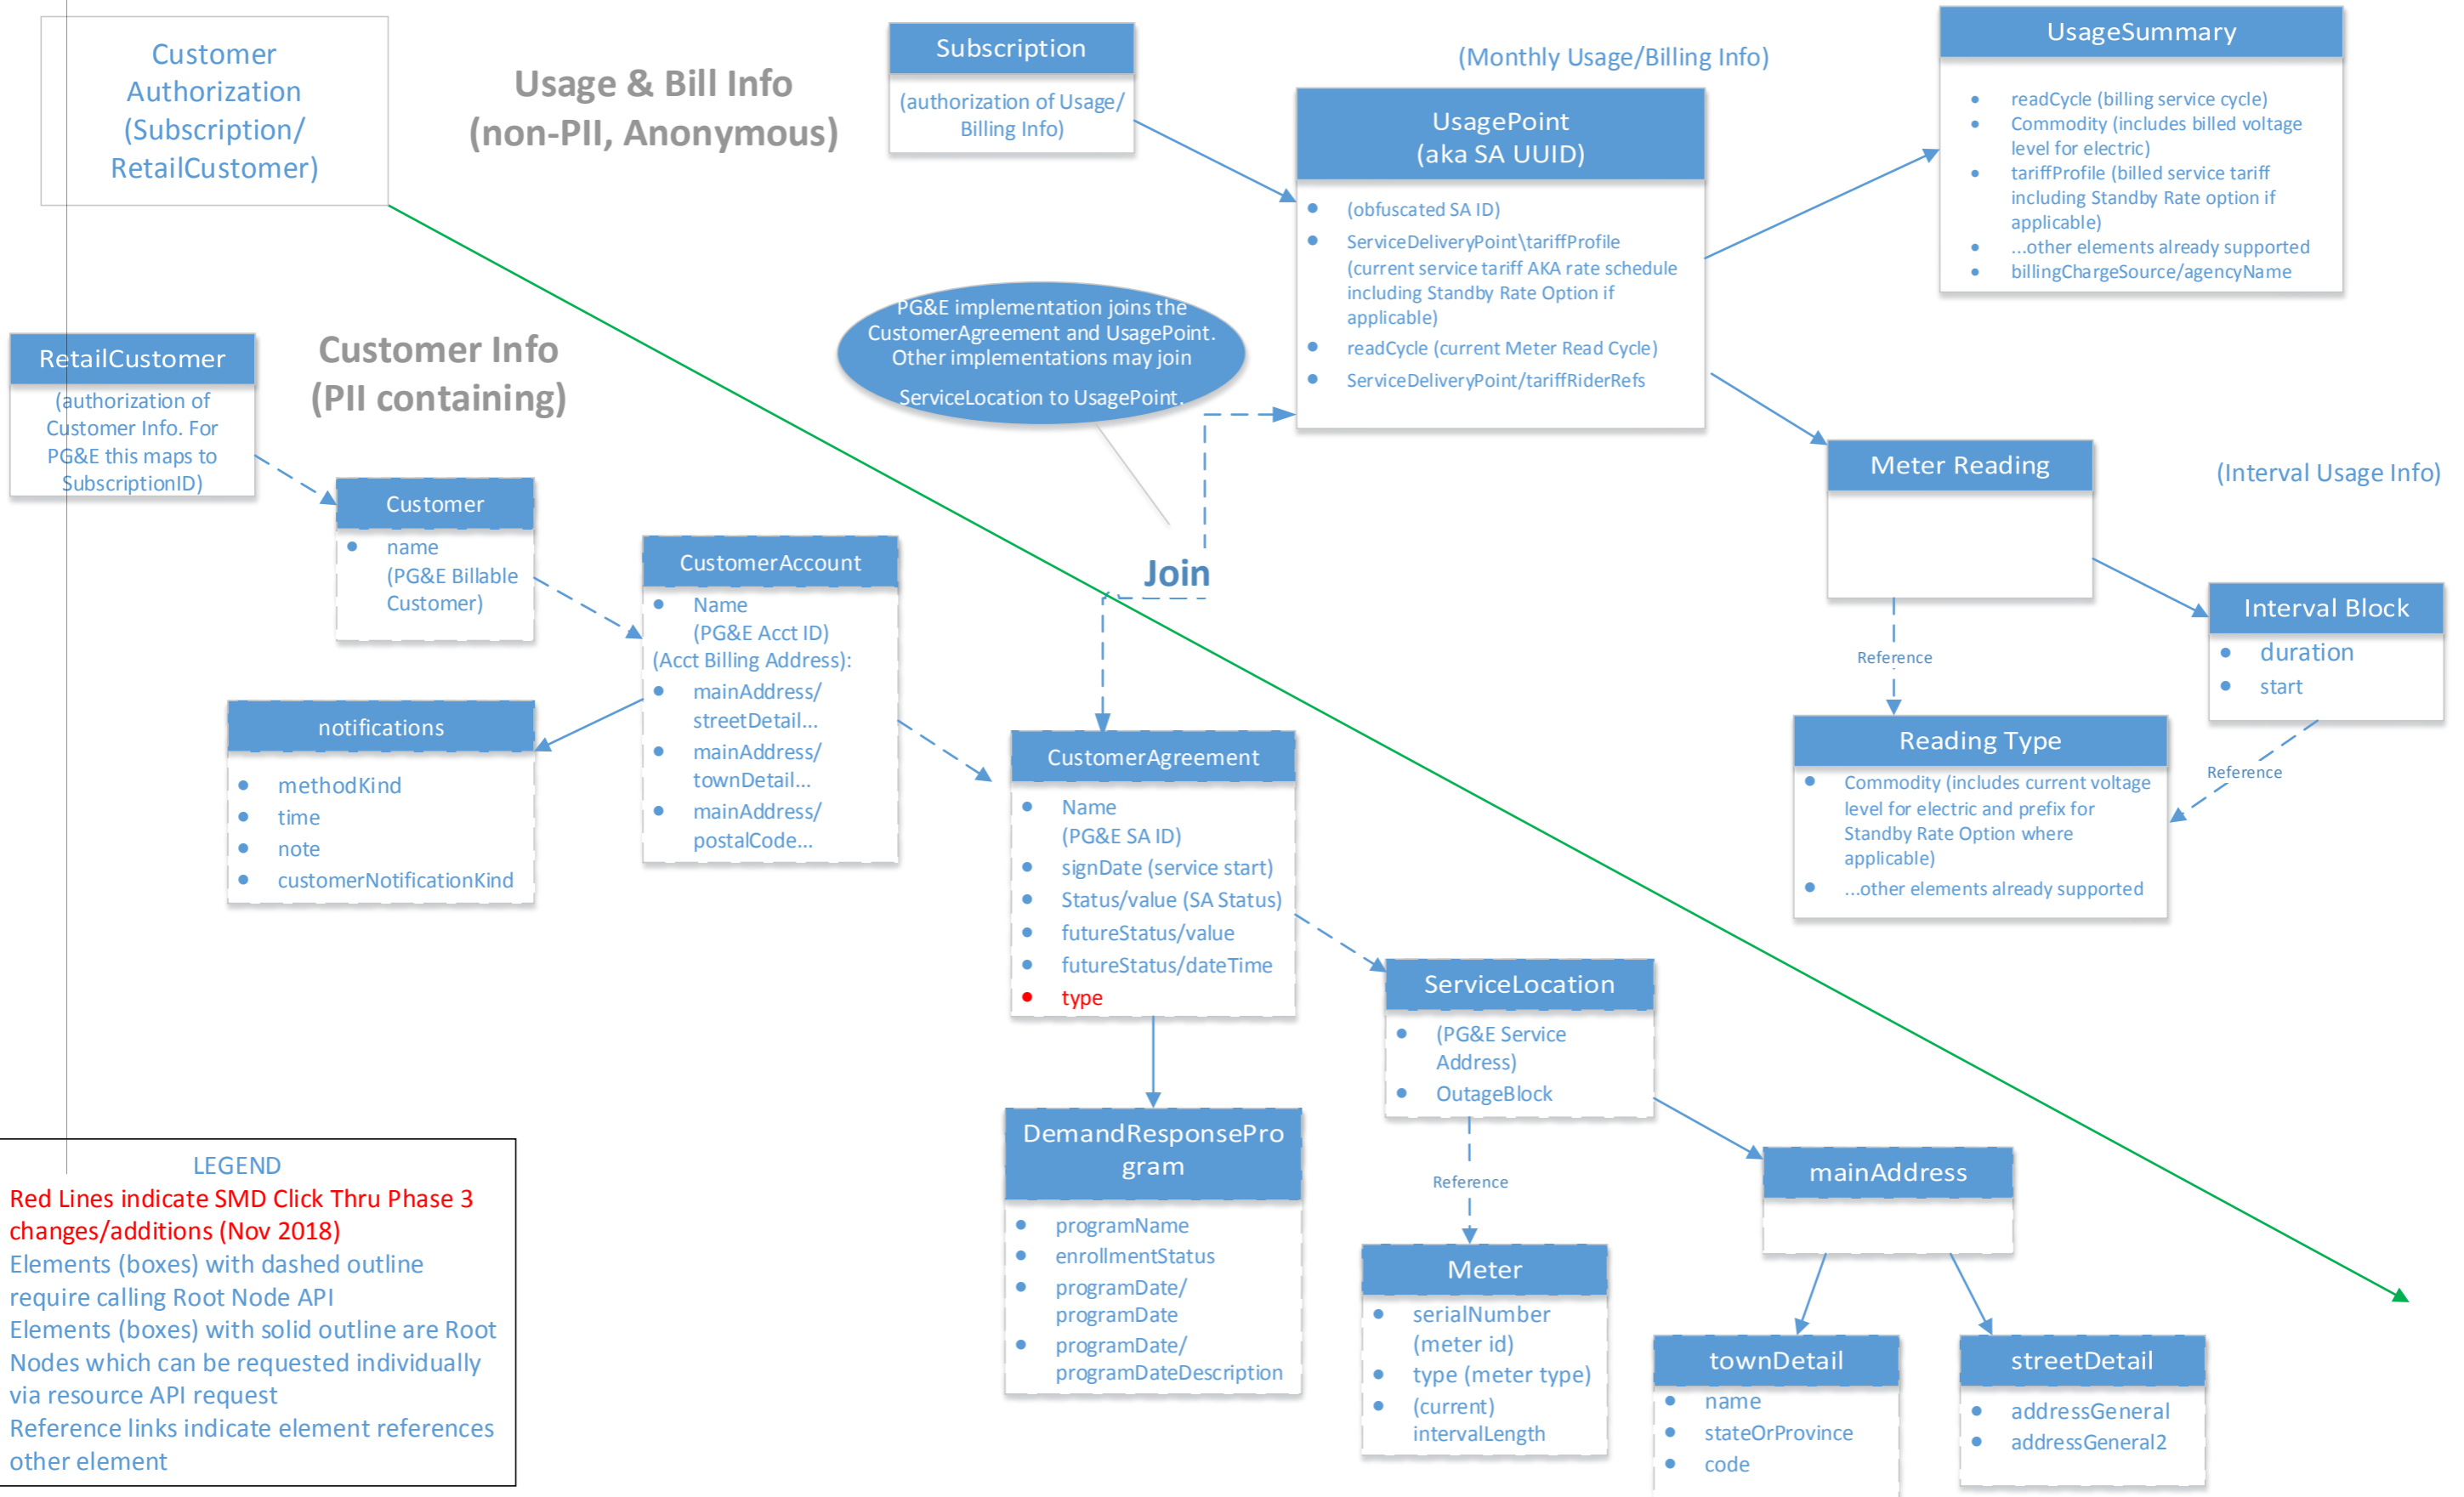

RetailCustomer Model (customer info) join with Subscription/UsagePoint. RetailCustomer.xsd + EspiDerived.xsd

Usage Point (Interval Usage & Attributes). EspiDerived.xsd

Usage Summary (Monthly Usage / Billing Info). EspiDerived.xsd