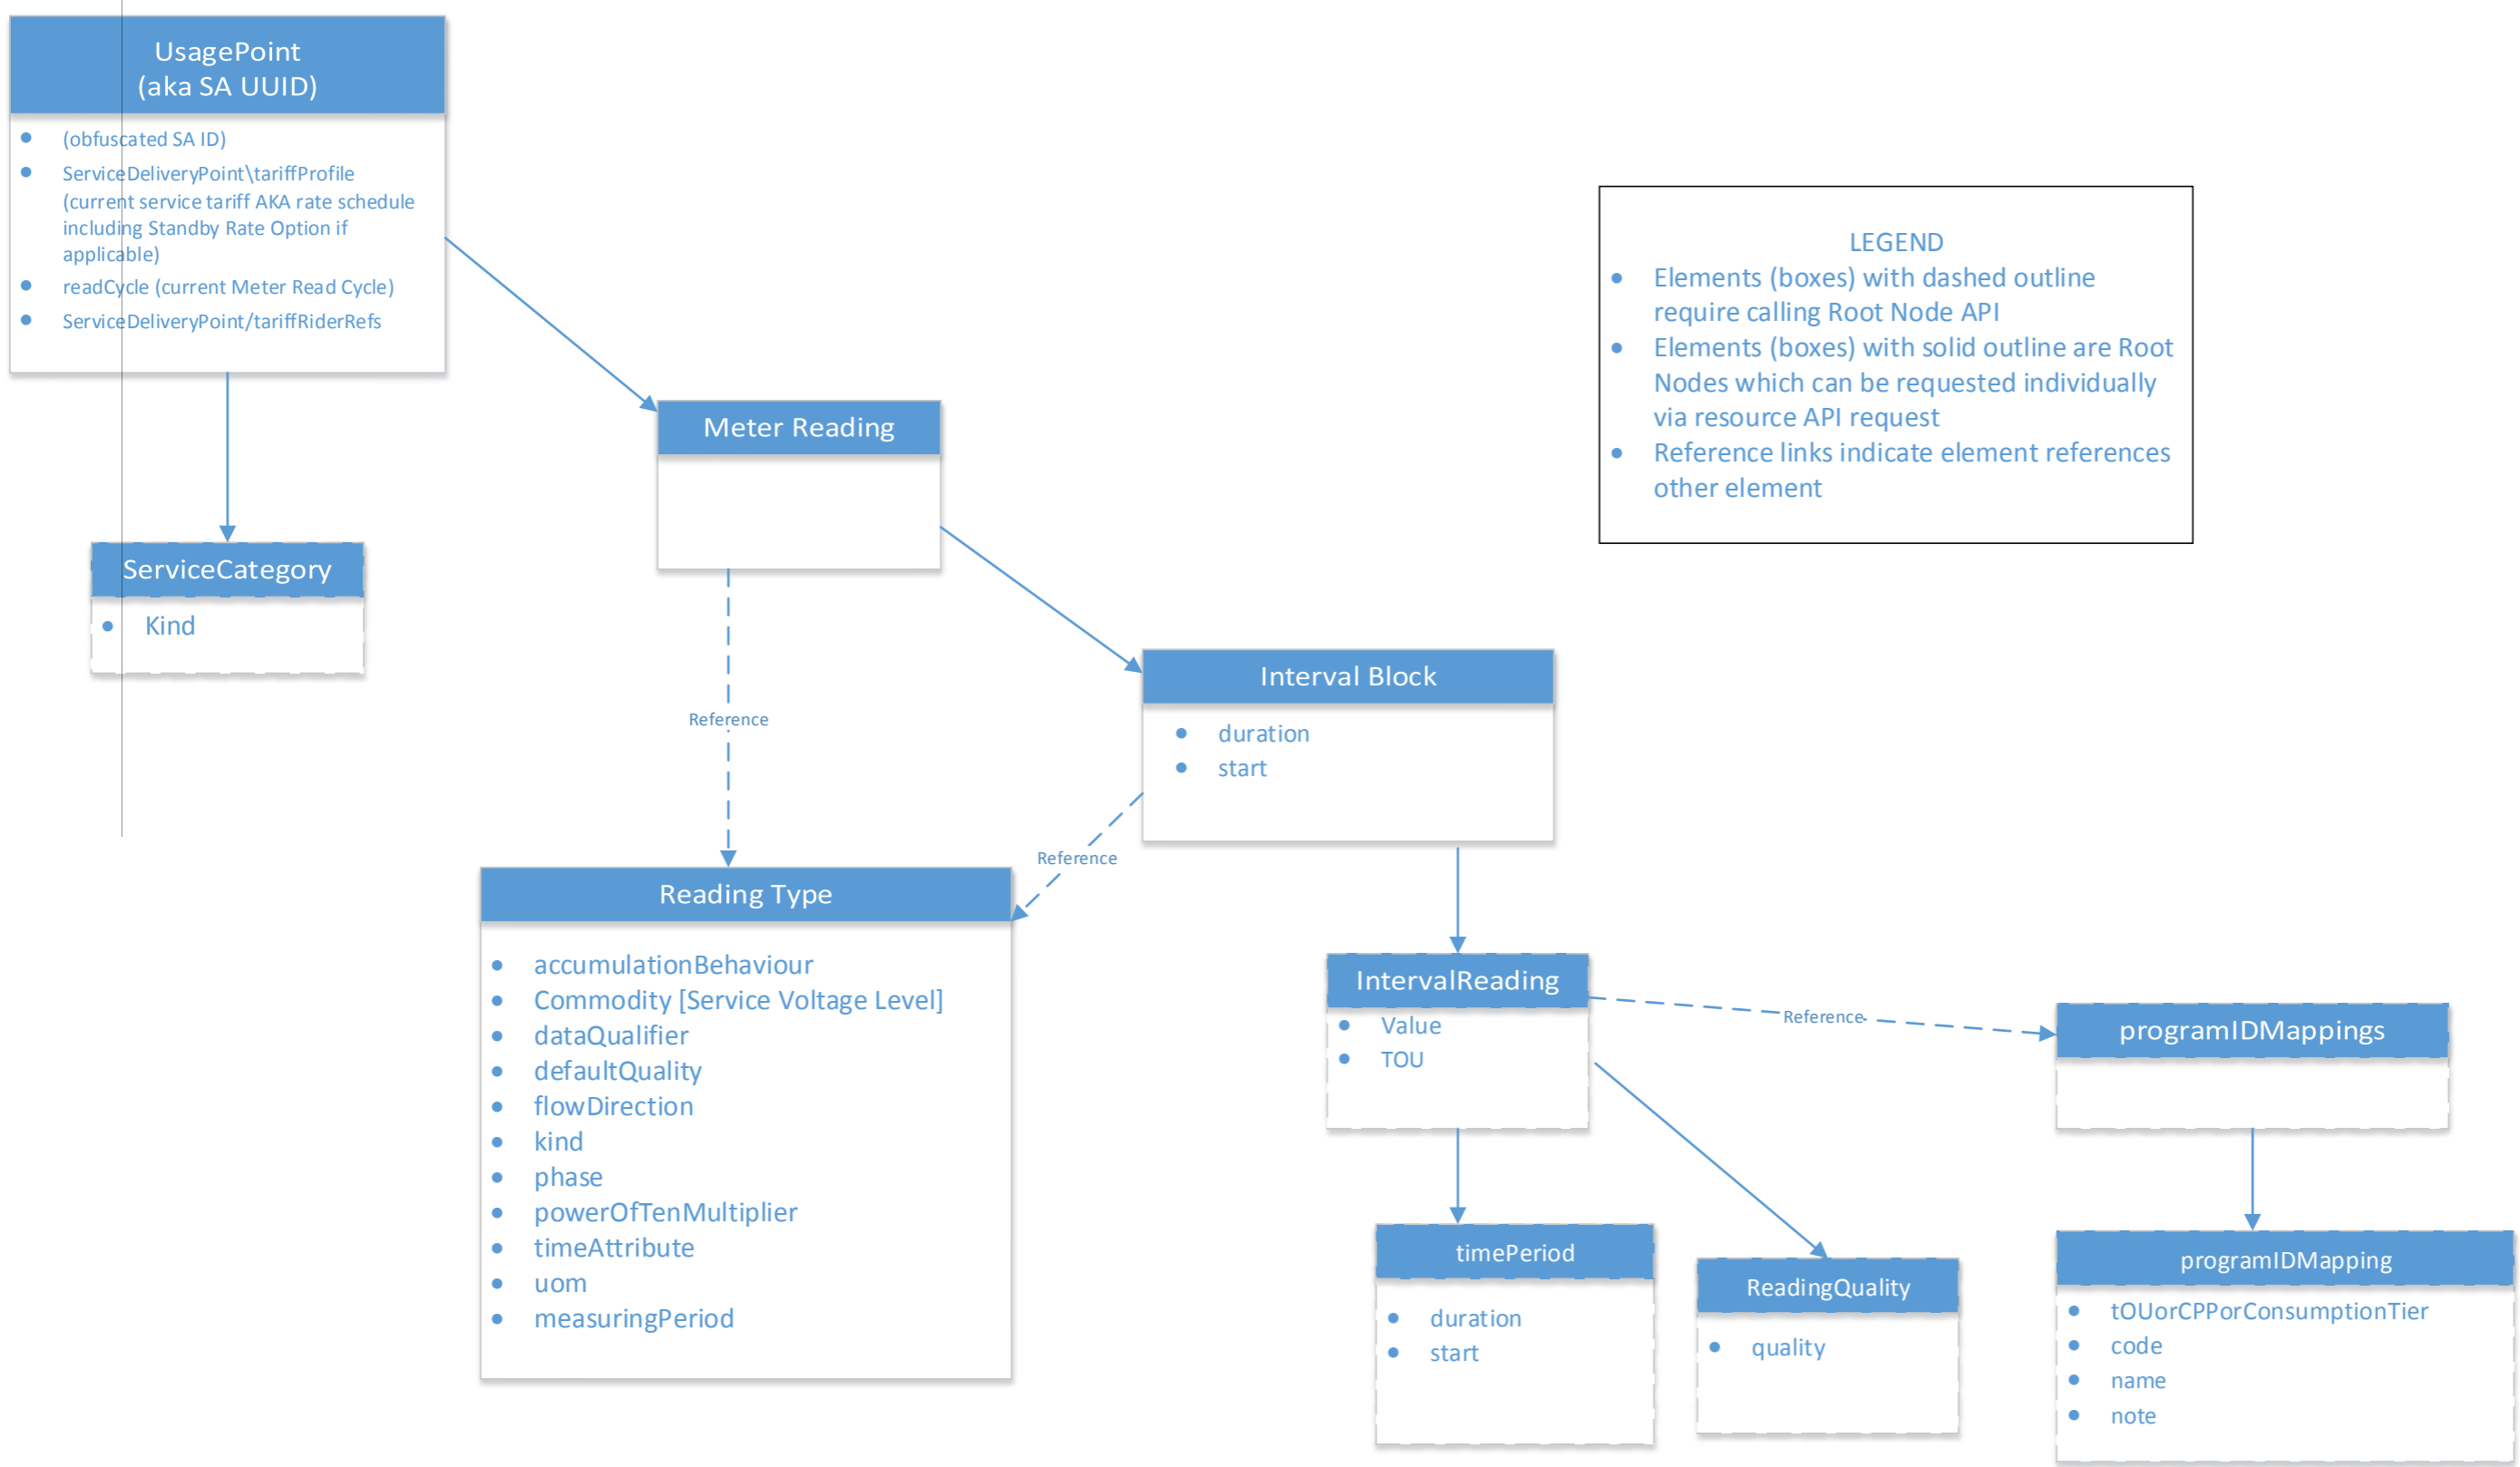

RetailCustomer Model (customer info) join with Subscription/UsagePoint. RetailCustomer.xsd + EspiDerived.xsd

Usage Point (Interval Usage & Attributes). EspiDerived.xsd

Usage Summary (Monthly Usage / Billing Info). EspiDerived.xsd