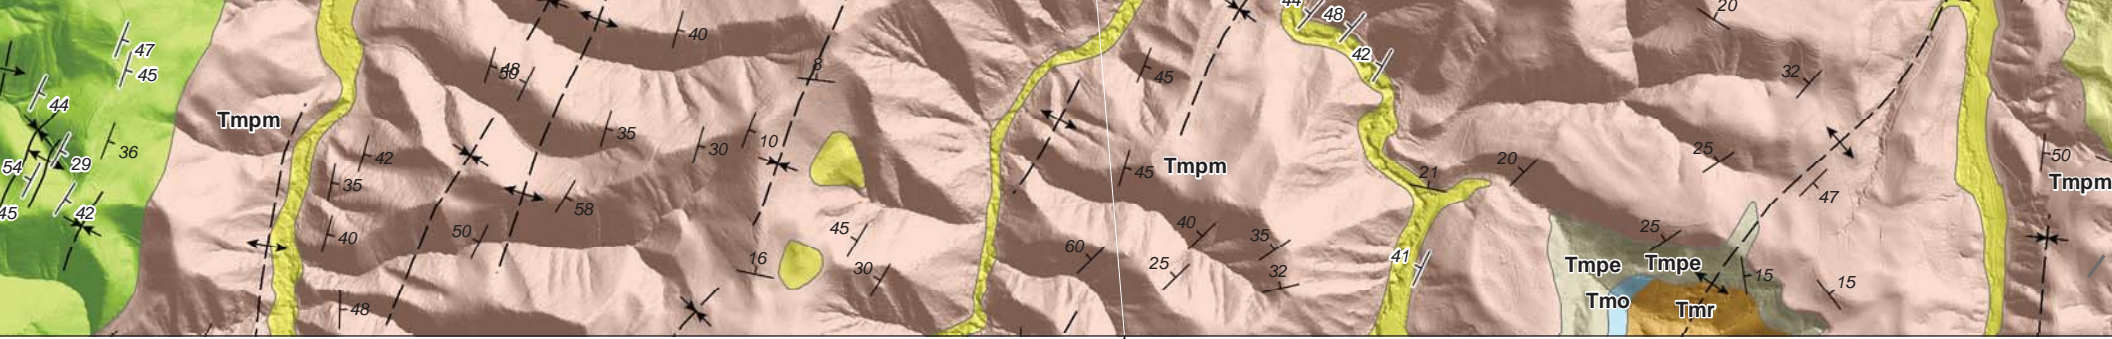

profile: 141-142 South

**Gravity Profile**

**San Miguelito Fault Zone**

Scale: 1:24,000

ile

### Gravity Profile

Scale: 1:24,000

### Gravity Profile

35°16'

### Gravity Profile