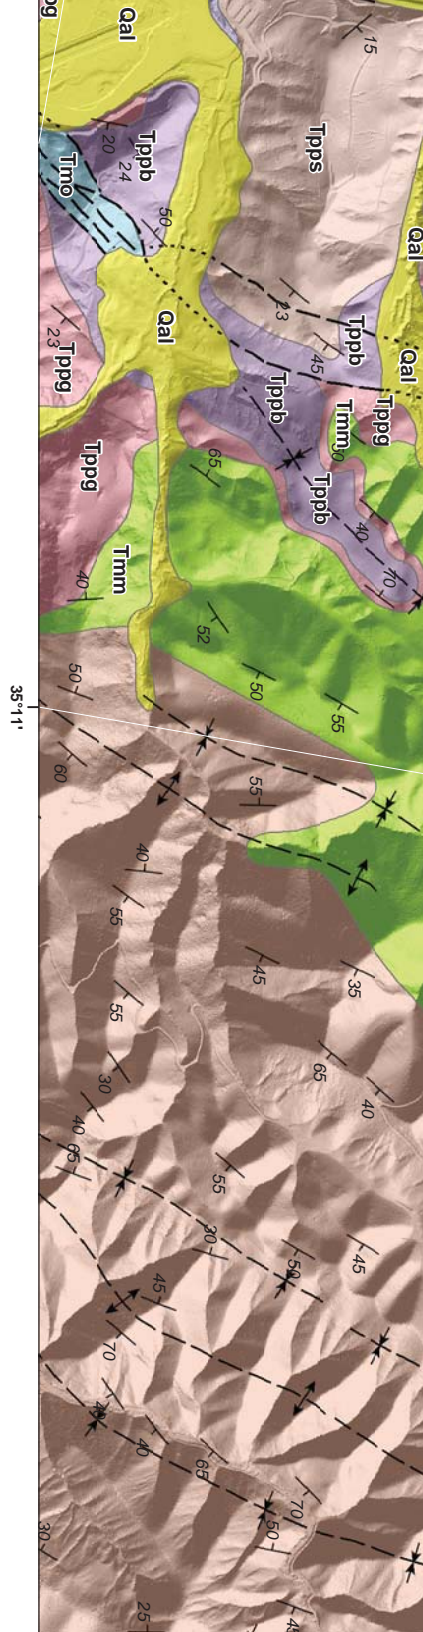

profile: 141-142 South

**Gravity Profile**

**San Miguelito Fault Zone**

Scale: 1:24,000

ile

### Gravity Profile

Scale: 1:24,000

### Gravity Profile

35°16'

### Gravity Profile