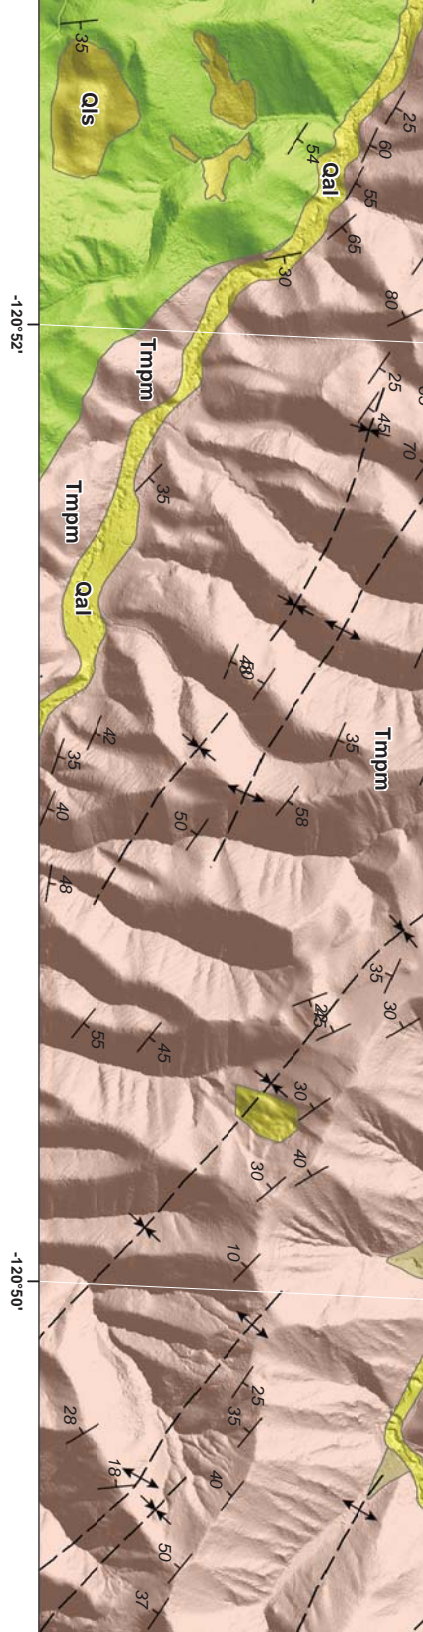

profile: 141-142 South

**Gravity Profile**

**San Miguelito Fault Zone**

Scale: 1:24,000

ile

### Gravity Profile

Scale: 1:24,000

### Gravity Profile

35°16'

### Gravity Profile