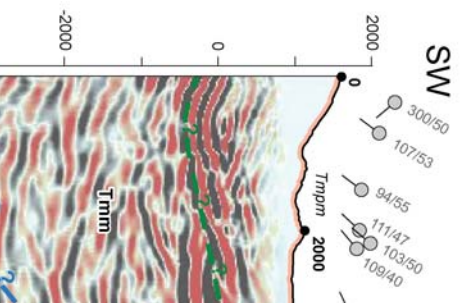

profile: 141-142 South

**Gravity Profile**

**San Miguelito Fault Zone**

Scale: 1:24,000

ile

### Gravity Profile

Scale: 1:24,000

### Gravity Profile

35°16'