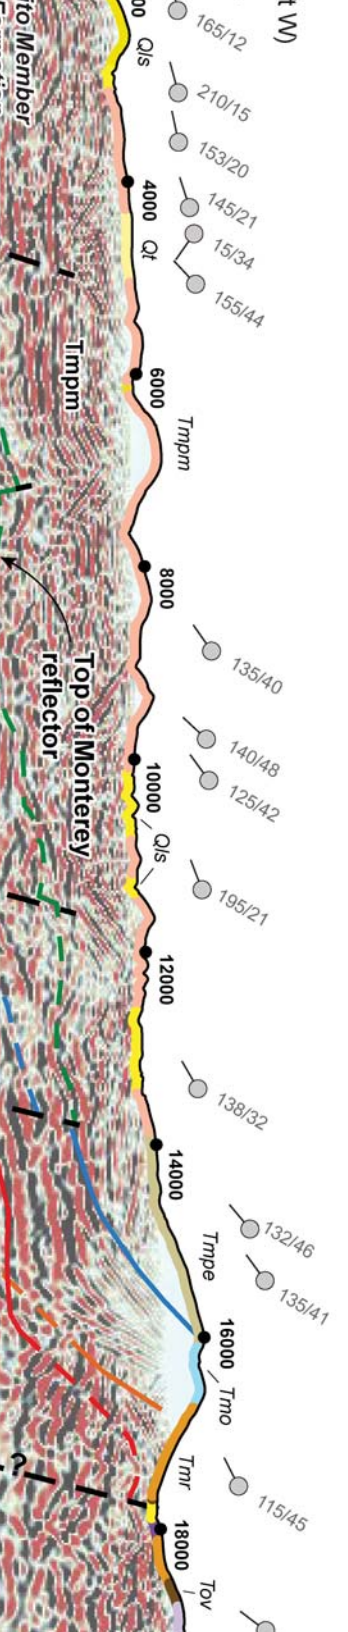

profile: 141-142 South

**Gravity Profile**

**San Miguelito Fault Zone**

Scale: 1:24,000

ile

### Gravity Profile

Scale: 1:24,000

### Gravity Profile

35°16'

### Gravity Profile