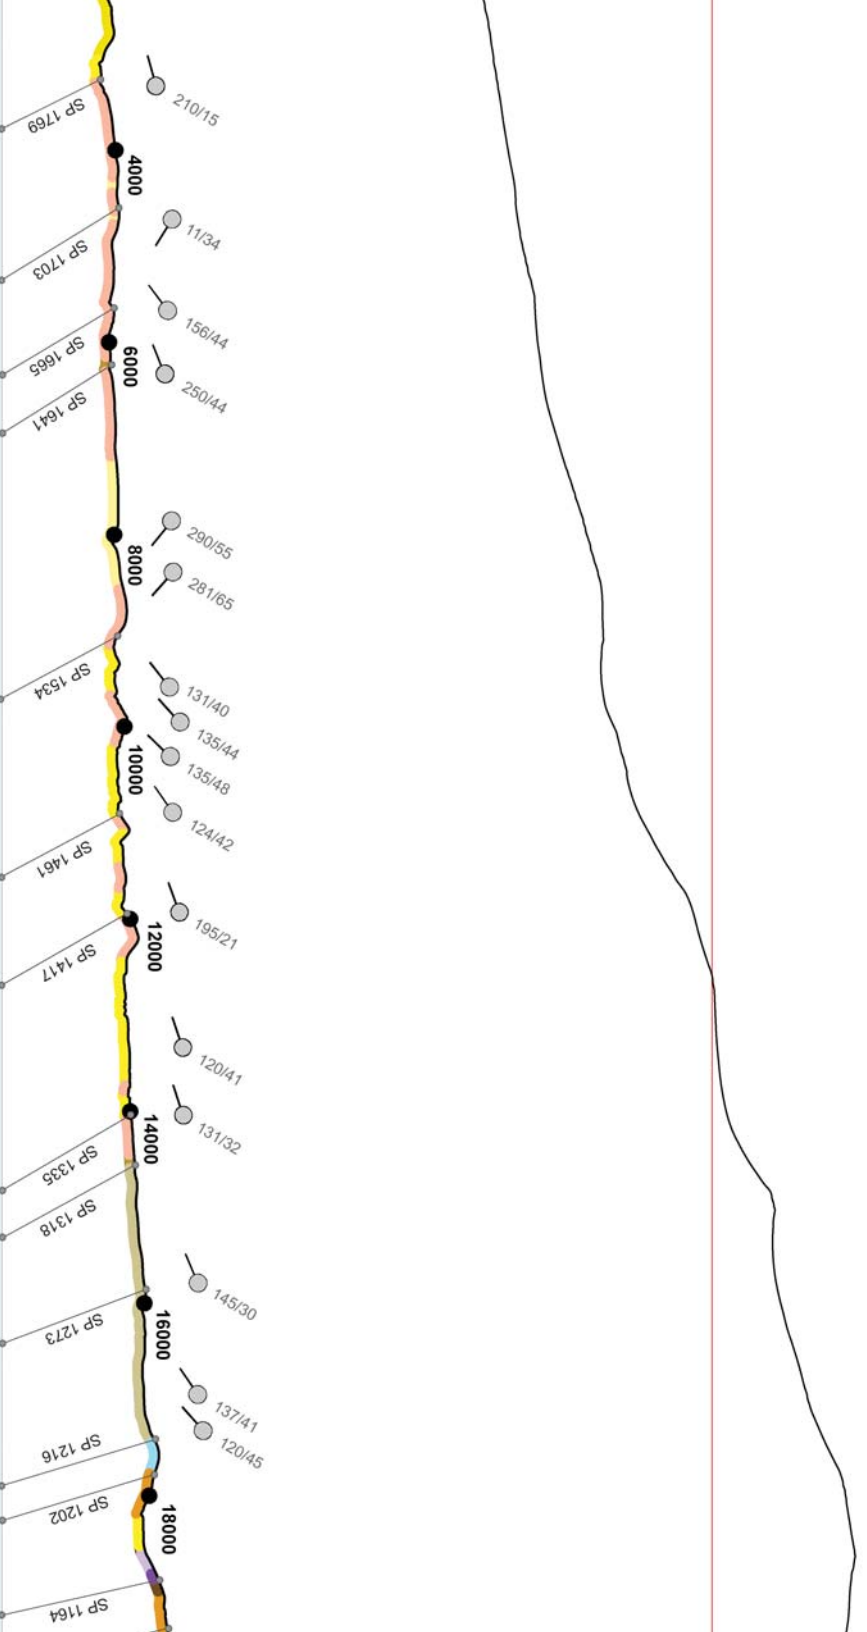

profile: 141-142 South

**Gravity Profile**

**San Miguelito Fault Zone**

Scale: 1:24,000

ile

### Gravity Profile

Scale: 1:24,000

### Gravity Profile

35°16'

### Gravity Profile