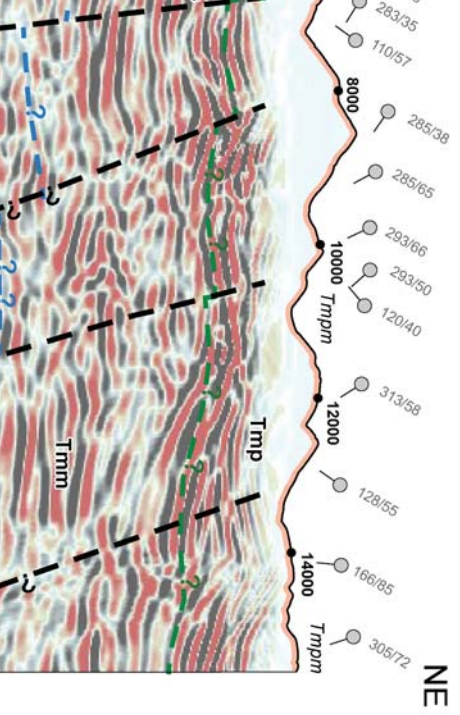

profile: 141-142 South

**Gravity Profile**

**San Miguelito Fault Zone**

Scale: 1:24,000

ile

### Gravity Profile

Scale: 1:24,000

### Gravity Profile

35°16'

### Gravity Profile