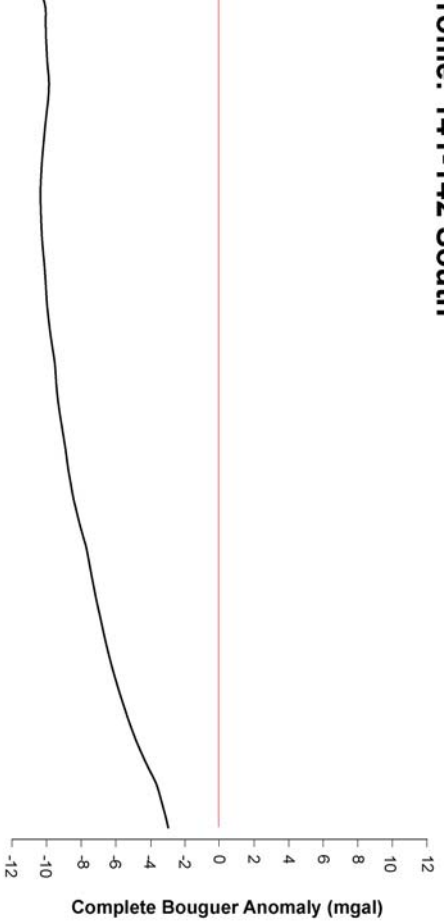

profile: 141-142 South

**Gravity Profile**

**San Miguelito Fault Zone**

Scale: 1:24,000

ile

### Gravity Profile

Scale: 1:24,000

### Gravity Profile

35°16'